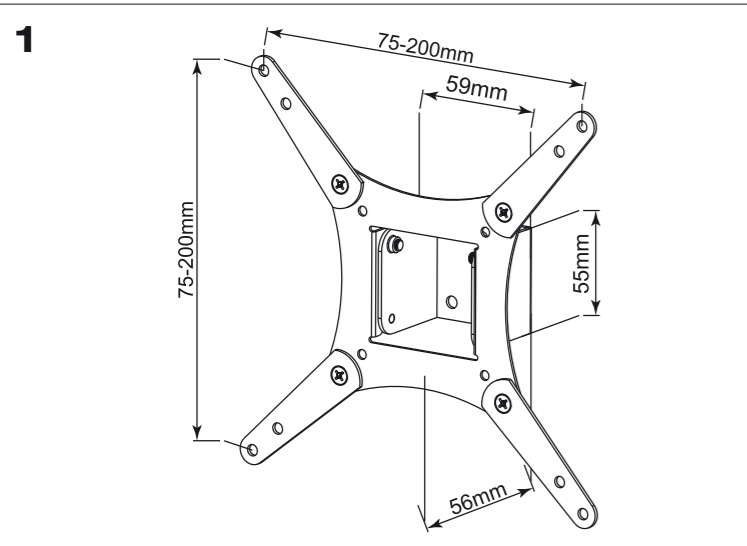

VIVANCO GMBH  
 EWIGE WEIDE 15  
 22926 AHRENSBURG, GERMANY  
 WWW.VIVANCO.COM

<b>2</b>	(A)	(B)
	(C)	(D)
4x		4x M4/M6
4x		
4x		
	(E)	(F)
2x M6x10mm	4x M4x30mm	
2x M6	4x M4x12mm	
	8x M4	
	(G)	(H)
4x M6x35mm	4x M8x20mm	
4x M6x12mm	4x M8	
4x M6		

11-16

5-10

17

VESA 75x75 100x100

VESA 200x100

VESA 200x200

18a

18b

19

20

21